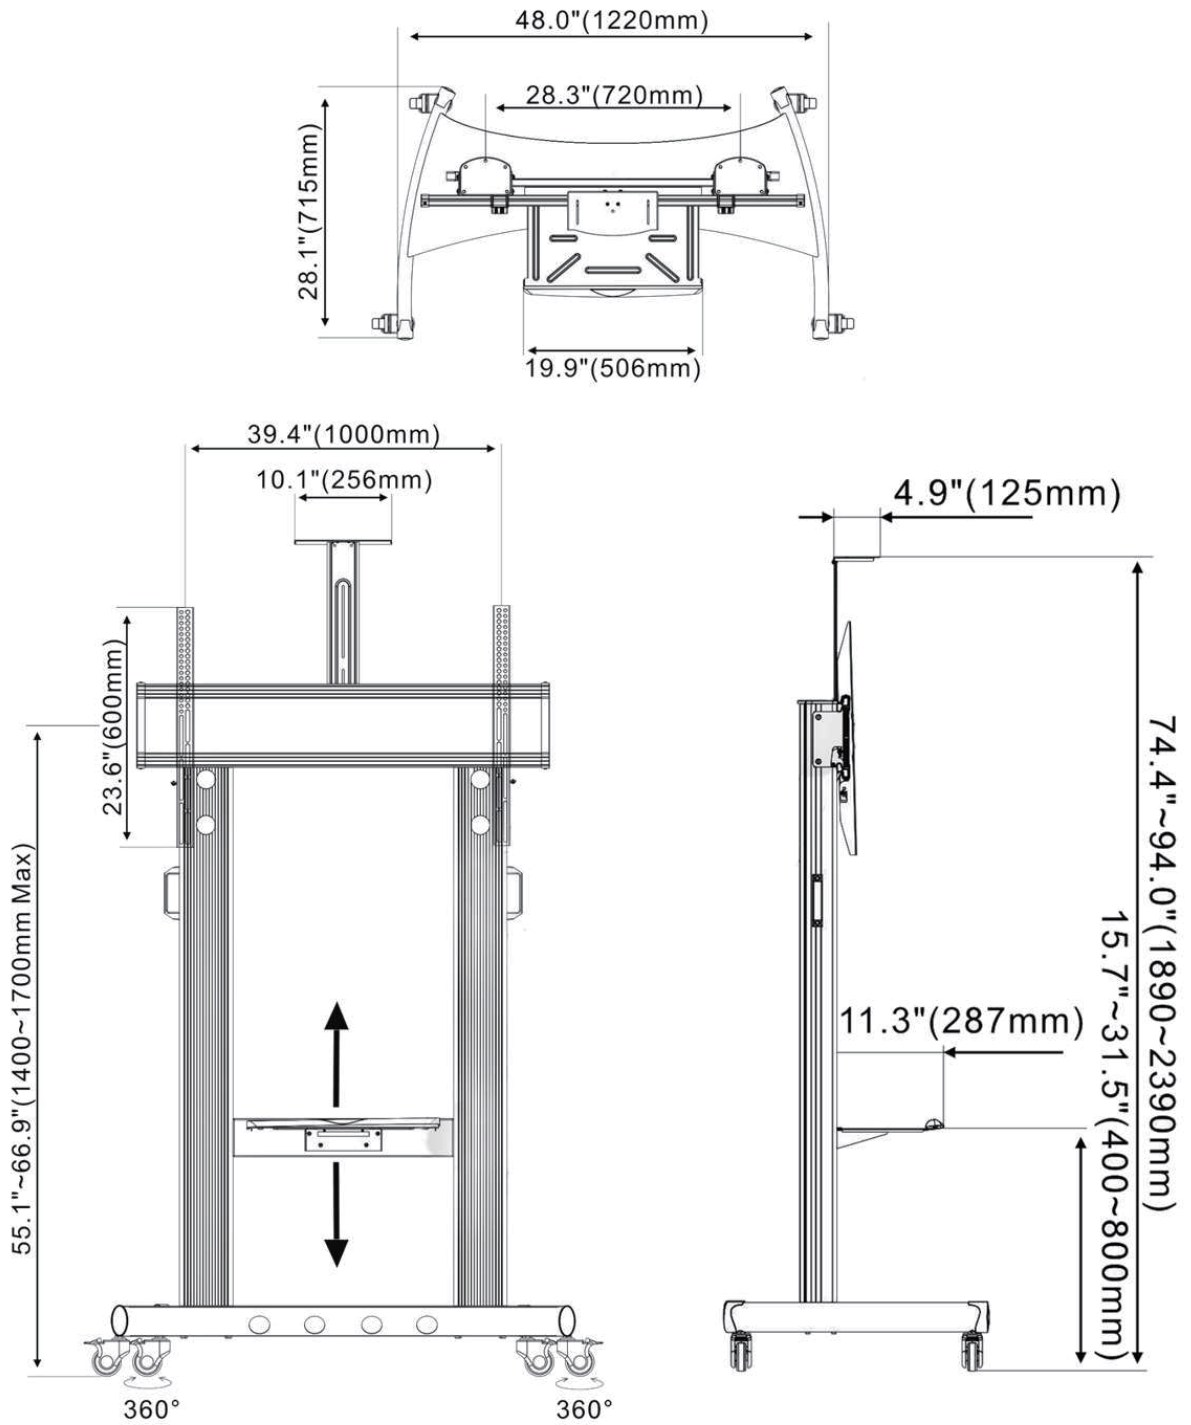

## MOBILE STAND

### **COLLABORATION** AND **MOBILITY** COMBINED

Take your Newline interactive display anywhere in your space with the Newline Mobile Stand. The wide base gives the mobile stand as firm a foundation as if the display were mounted to the wall. The mobile stand leaves you free to place the display anywhere in the room you like, or take it from space to space. Additional shelf support lets you carry around extra equipment for your presentations or lessons, including papers, laptops, or AV equipment.

## TECHNICAL DRAWINGS

# MOBILE STAND

<b>Model</b>	<b>HW86</b>
<b>General</b>	
Support sizes	55"~100"
Type	Mobile Stand
Weight capacity	130 Kg
VESA	200 x 200; 1000 x 600 mm
Color	Black
<b>Product Weight and Dimensions</b>	
Height adjustment	1400-1700 mm (300 mm)
Tilt Angles	0°
Swivel Angel	0°
Material used	Aluminium alloy and Steel
Cable magement system	Left and right
Shelf Max Load	13,6 Kg
Length	715 mm
Width	1260 mm
Gross weight	55 Kg
Packing Weight	63 Kg
<b>Tray and Shelf</b>	
Position	Tray (front) and Shelf (top)
Maximum Load	Tray 4,5 Kg / Shelf 13,6 Kg
Height adjustment	Tray 287 mm / Shelf 300 mm
<b>Wheels</b>	
Diameter	100 mm
Material	Rubber / metal
Number	4
Breaks	4
Product dimensions width x height x depth	1400-1700 x 1260 x 715 mm